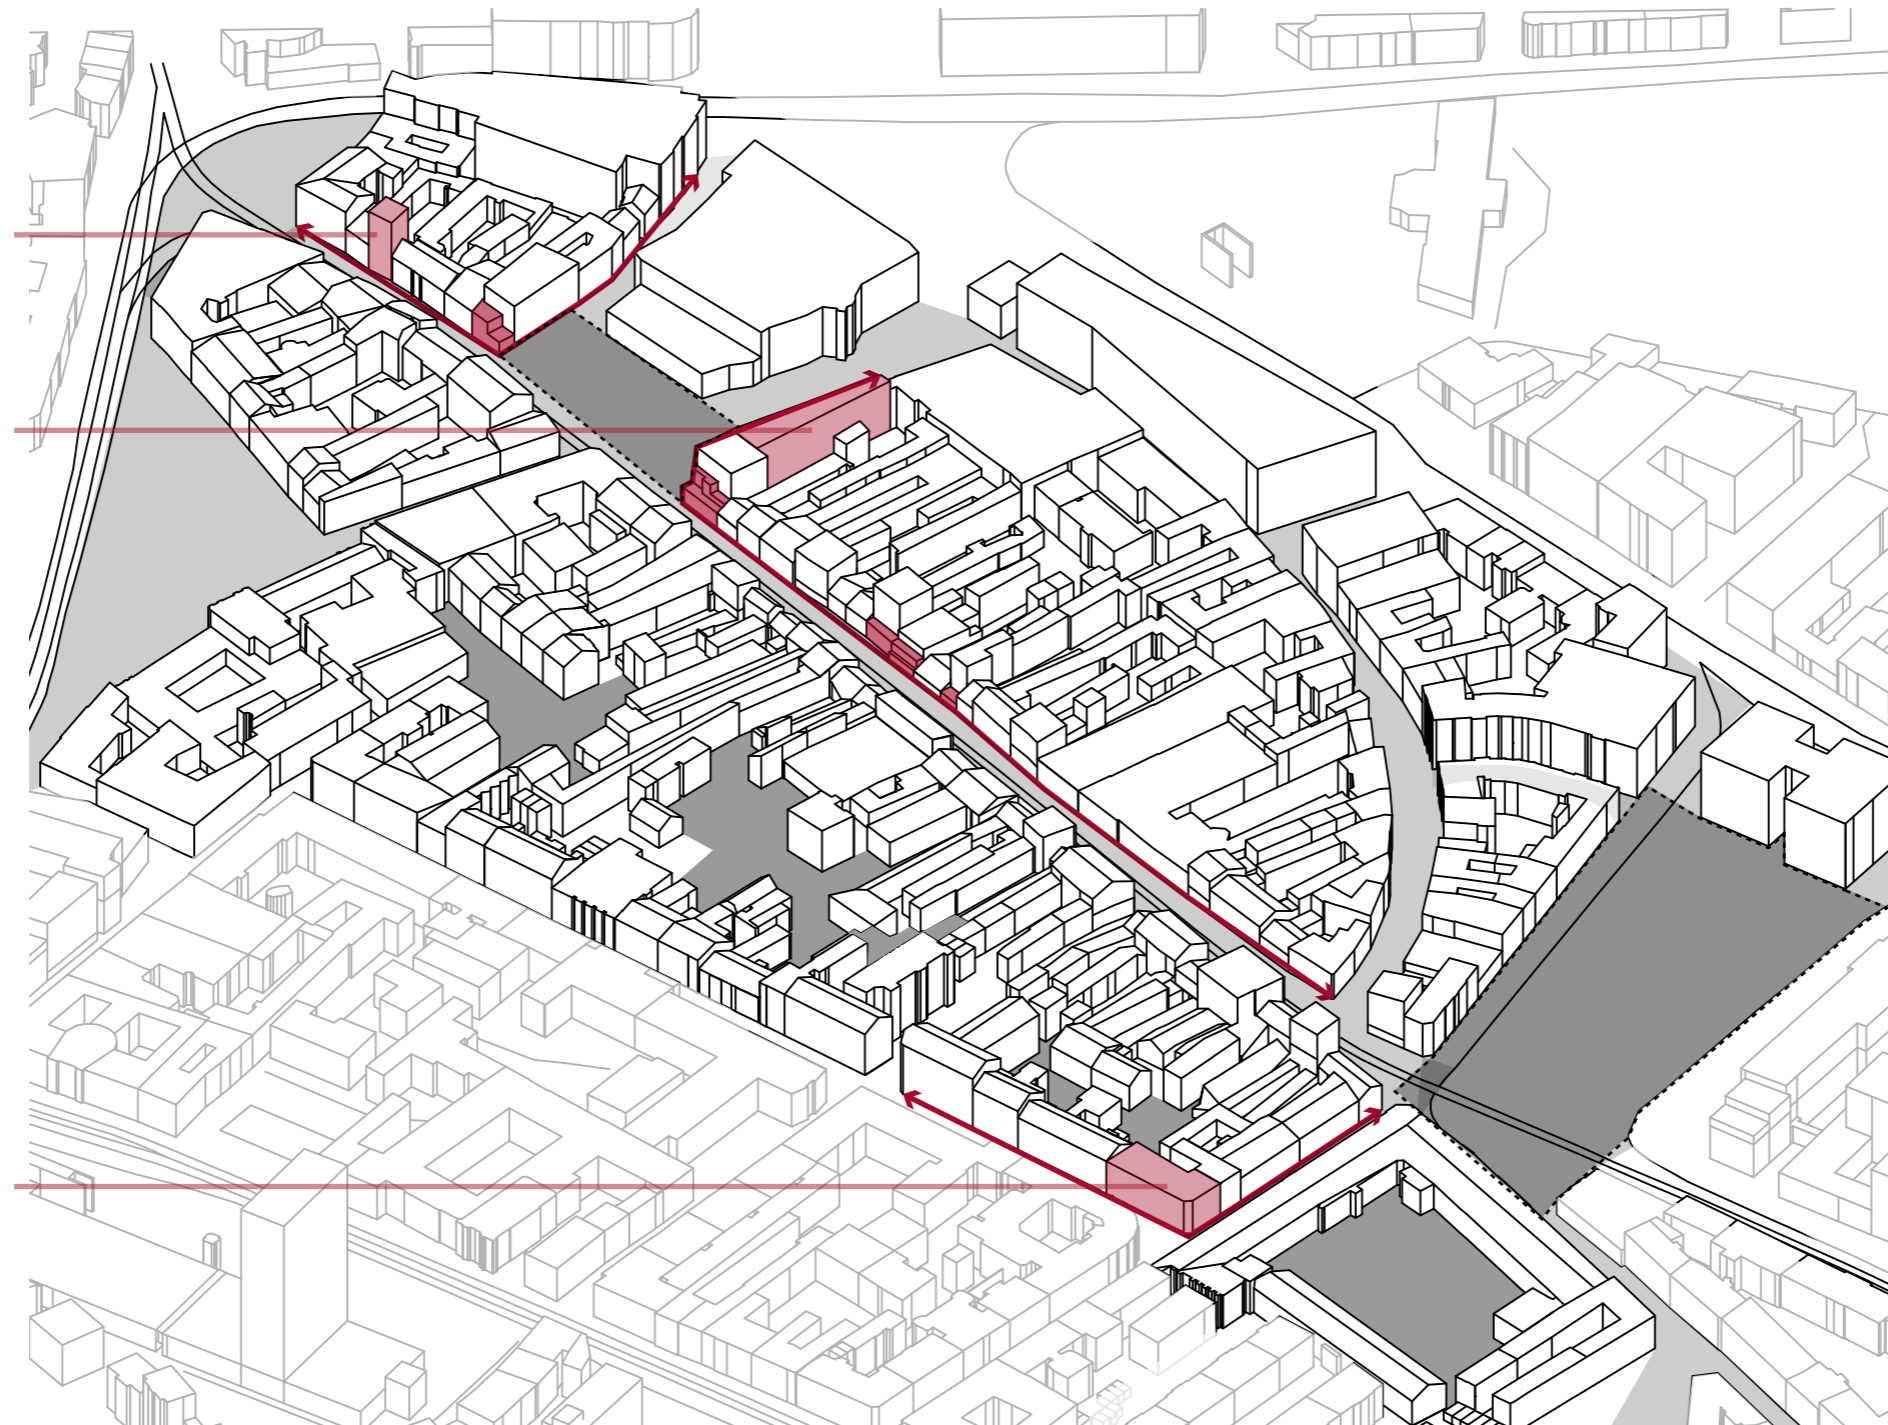

LOTS OF COLORS

NOT LINEAR STREET

UGLY FLOOR

LOTS OF ADVERTISEMENT

LOST SPACE

DRUNK PEOPLE

PEDESTRIAN AREA

THE ENTRANCES

A NEW SQUARE
CROWNE PLAZA HOTEL
- A strategic space
- A better composition

KOLLÁROVO NÁMESTIE
- A main square
- New car flow
- Underground parking lot
- Keep public transports

←→ KEEP THE TRAM
● NEW TRAM STOPS

PASSAGES AND SECRETS GARDENS

NEW BUILDINGS AND FRONT EXTENTION

CREATE A NEW BUILDING IN THE GAP

CREATE A REAL CORNER IN THE SAME DENSITY

- NEW BUILDING
- FACADE EXTENTION

HEIGHT EXTENTIONS

- FRONT EXTENTIONS
- HEIGHT EXTENTIONS

A DINAMIC STREET

IN THE STREET
- Accentuate the color

INSIDE BLOCKS
- Create a harmony

CROWNE PLAZA HOTEL SQUARE

Regular trees - Tram

- A space for the pedestrian flows
- Trees in a regular composition
- An organized space