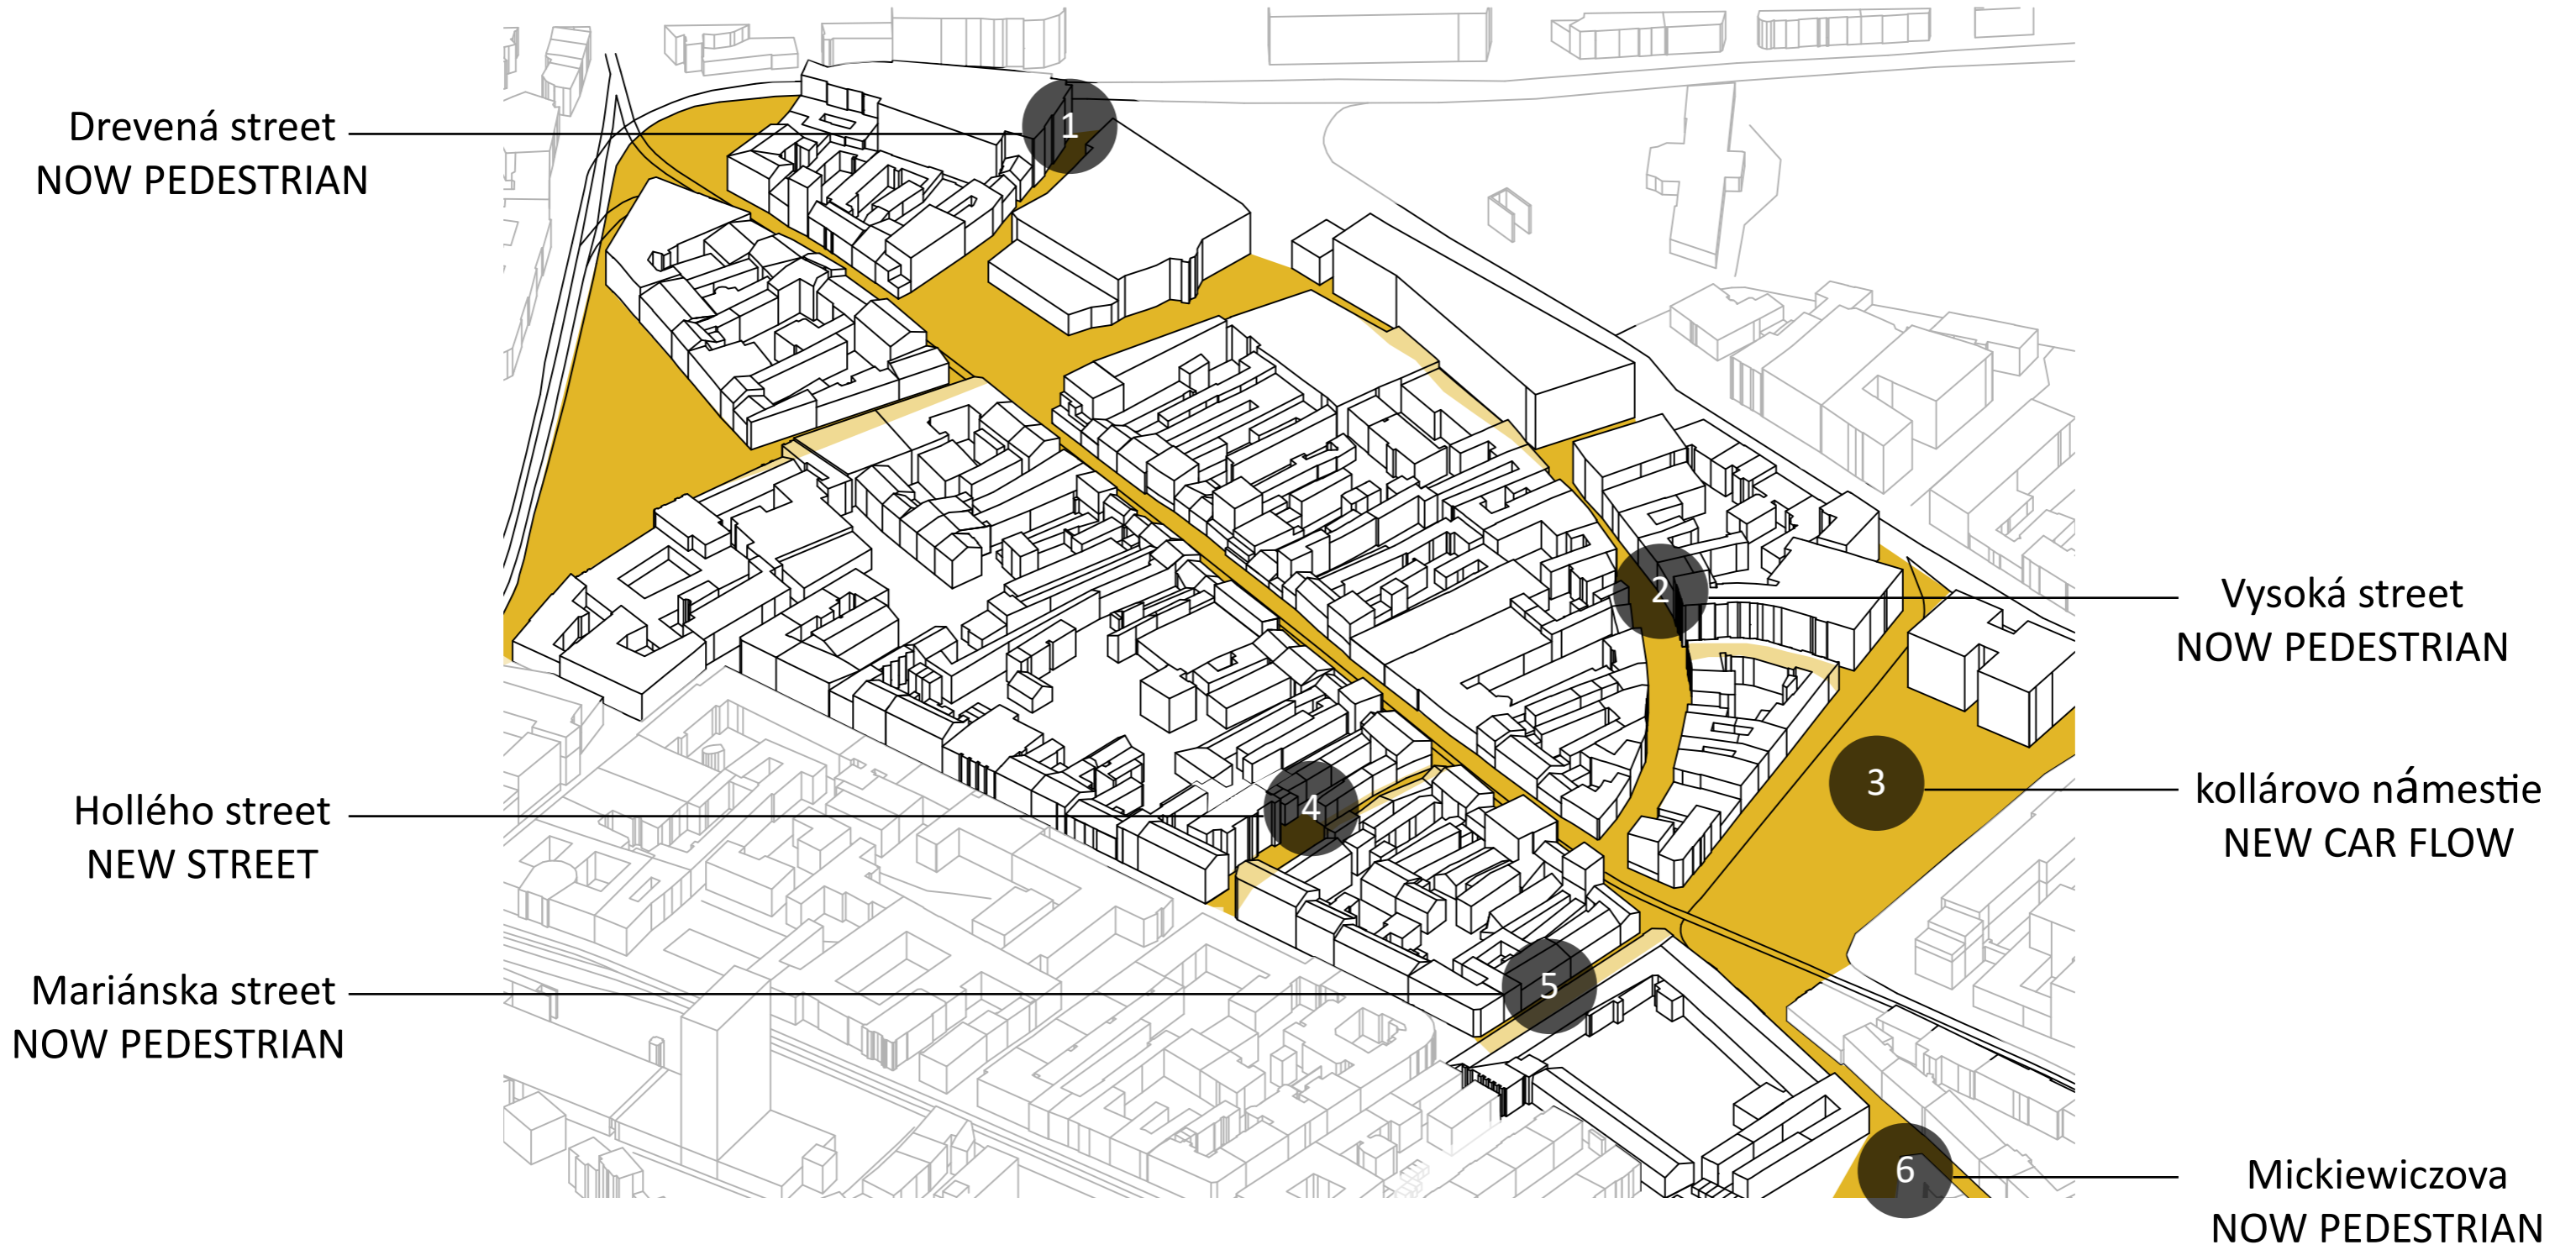

LOTS OF COLORS

NOT LINEAR STREET

UGLY FLOOR

LOTS OF ADVERTISEMENT

LOST SPACE

DRUNK PEOPLE

PEDESTRIAN AREA

THE ENTRANCES

A NEW SQUARE
CROWNE PLAZA HOTEL
- A strategic space
- A better composition

KOLLÁROVO NÁMESTIE
- A main square
- New car flow
- Underground parking lot
- Keep public transports

←→ KEEP THE TRAM
● NEW TRAM STOPS

A DINAMIC STREET

IN THE STREET
- Accentuate the color

INSIDE BLOCKS
- Create a harmony

CROWNE PLAZA HOTEL SQUARE

Regular trees - Tram

- A space for the pedestrian flows
- Trees in a regular composition
- An organized space

Mariánska street

Passage

Museum courtyard

Playground

A DINAMIC STREET - COLOR & HEIGHT

Obchodná street

SHAPES

COLORS