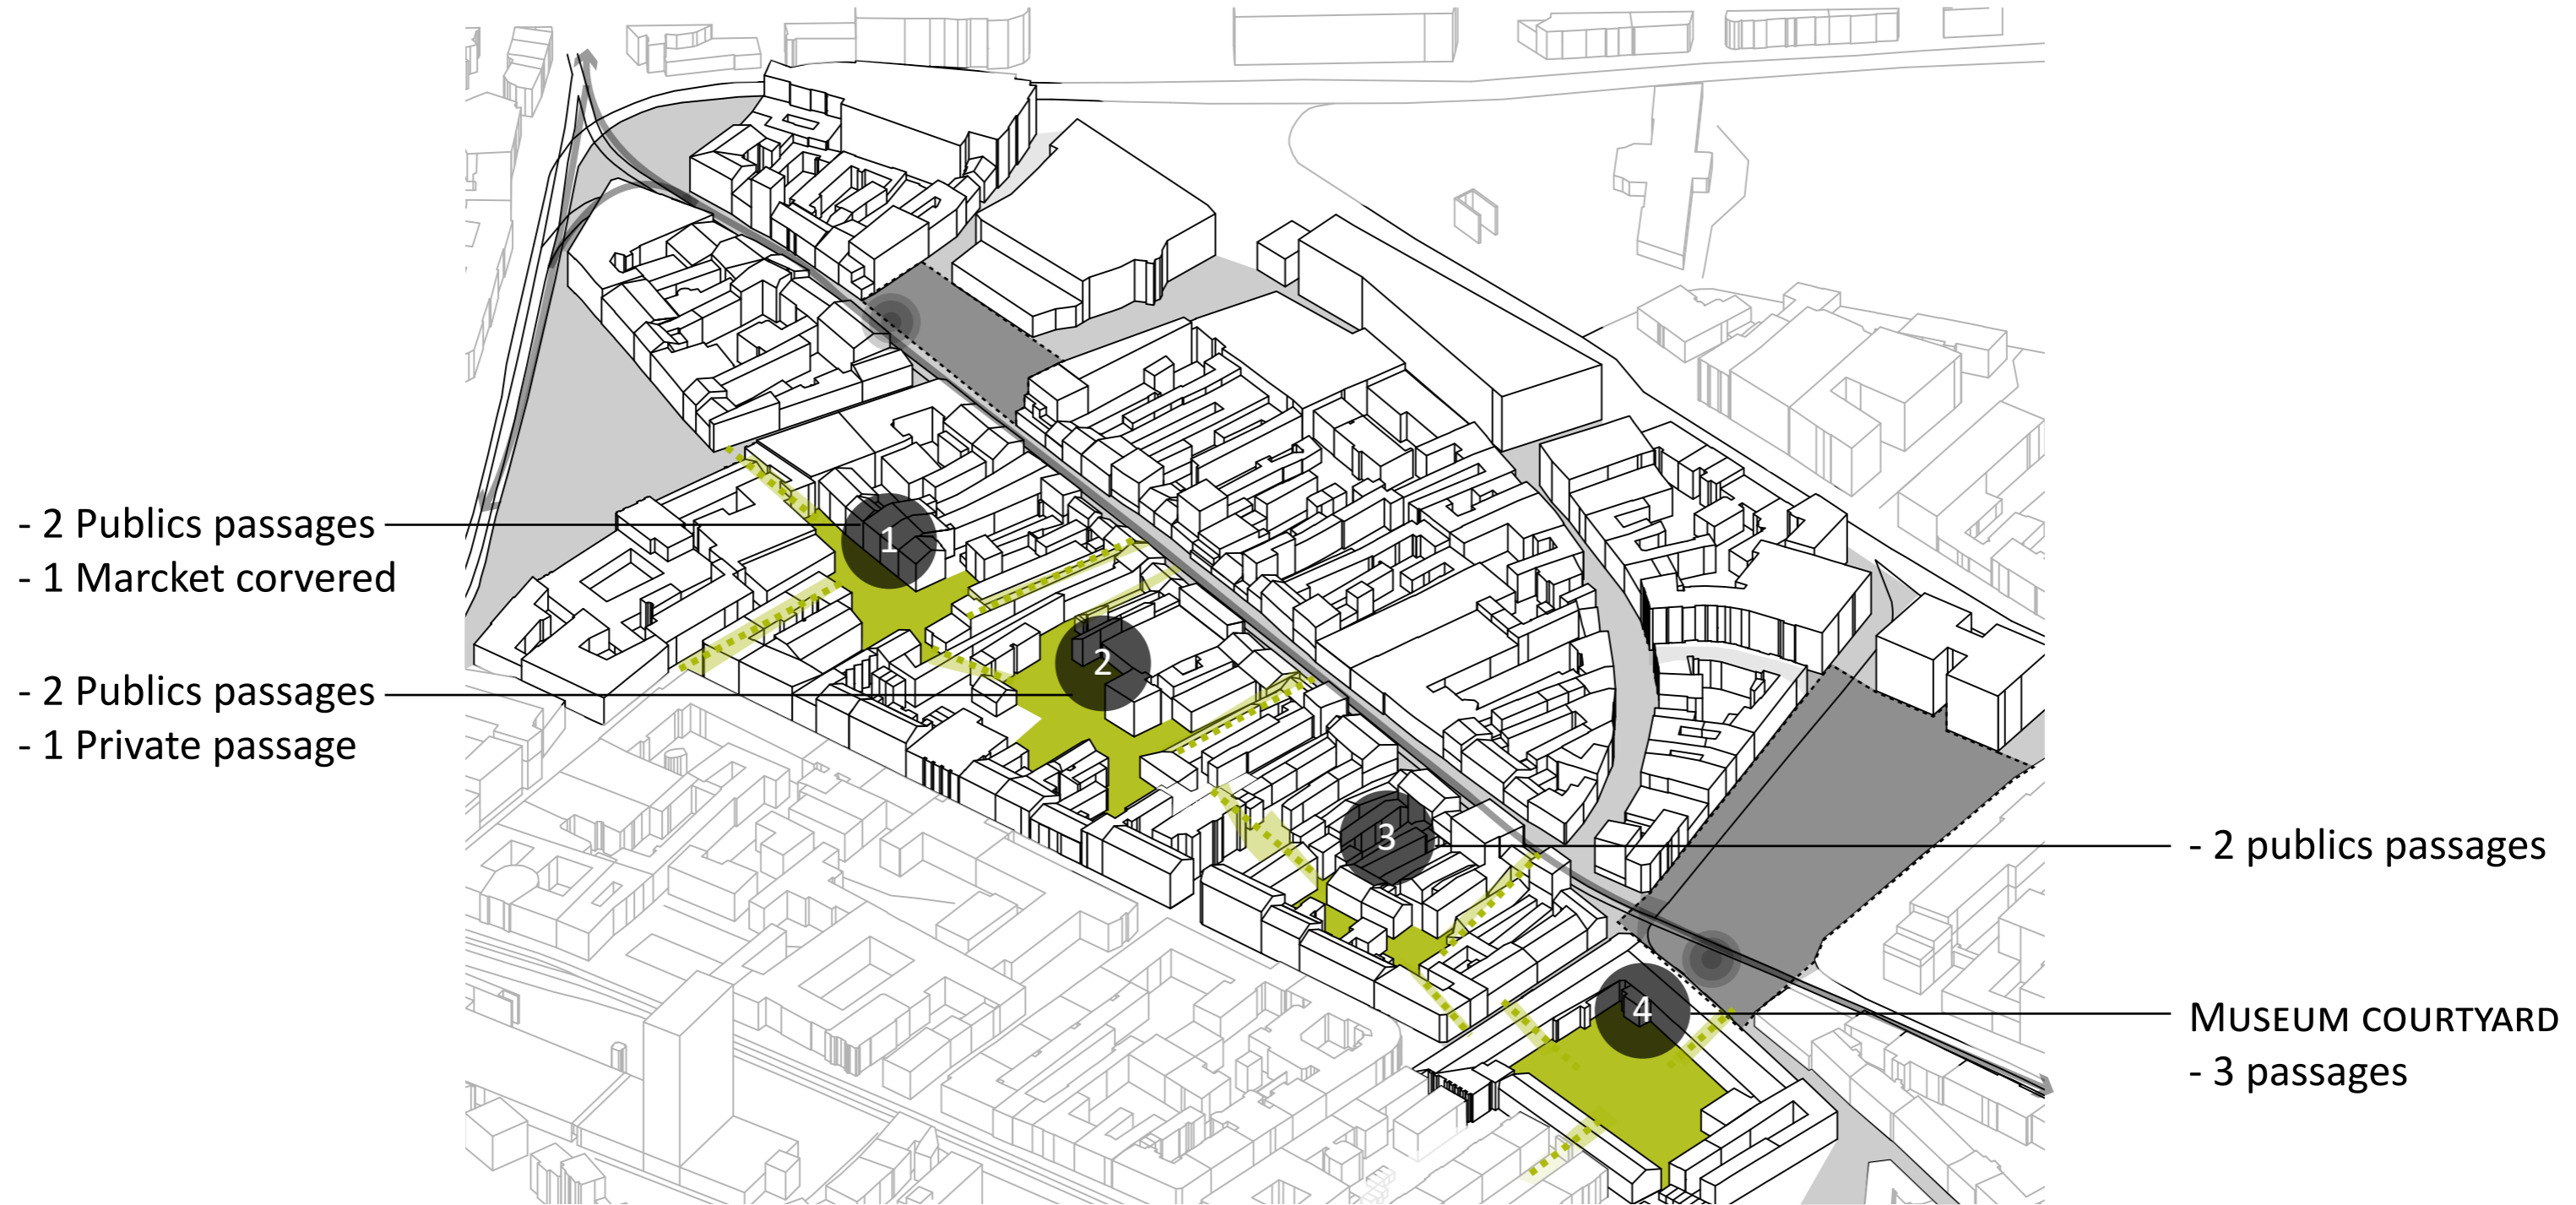

LOTS OF COLORS

NOT LINEAR STREET

UGLY FLOOR

LOTS OF ADVERTISEMENT

LOST SPACE

DRUNK PEOPLE

PEDESTRIAN AREA

THE ENTRANCES

A NEW SQUARE
CROWNE PLAZA HOTEL
- A strategic space
- A better composition

KOLLÁROVO NÁMESTIE
- A main square
- New car flow
- Underground parking lot
- Keep public transports

←→ KEEP THE TRAM
● NEW TRAM STOPS

PASSAGES AND SECRETS GARDENS

NEW BUILDINGS AND FRONT EXTENTION

CREATE A NEW BUILDING IN THE GAP

CREATE A REAL CORNER IN THE SAME DENSITY

- NEW BUILDING
- FACADE EXTENTION

HEIGHT EXTENTIONS

- FRONT EXTENTIONS
- HEIGHT EXTENTIONS

A DINAMIC STREET

IN THE STREET
- Accentuate the color

INSIDE BLOCKS
- Create a harmony

CROWNE PLAZA HOTEL SQUARE

Regular trees - Tram

- A space for the pedestrian flows
- Trees in a regular composition
- An organized space