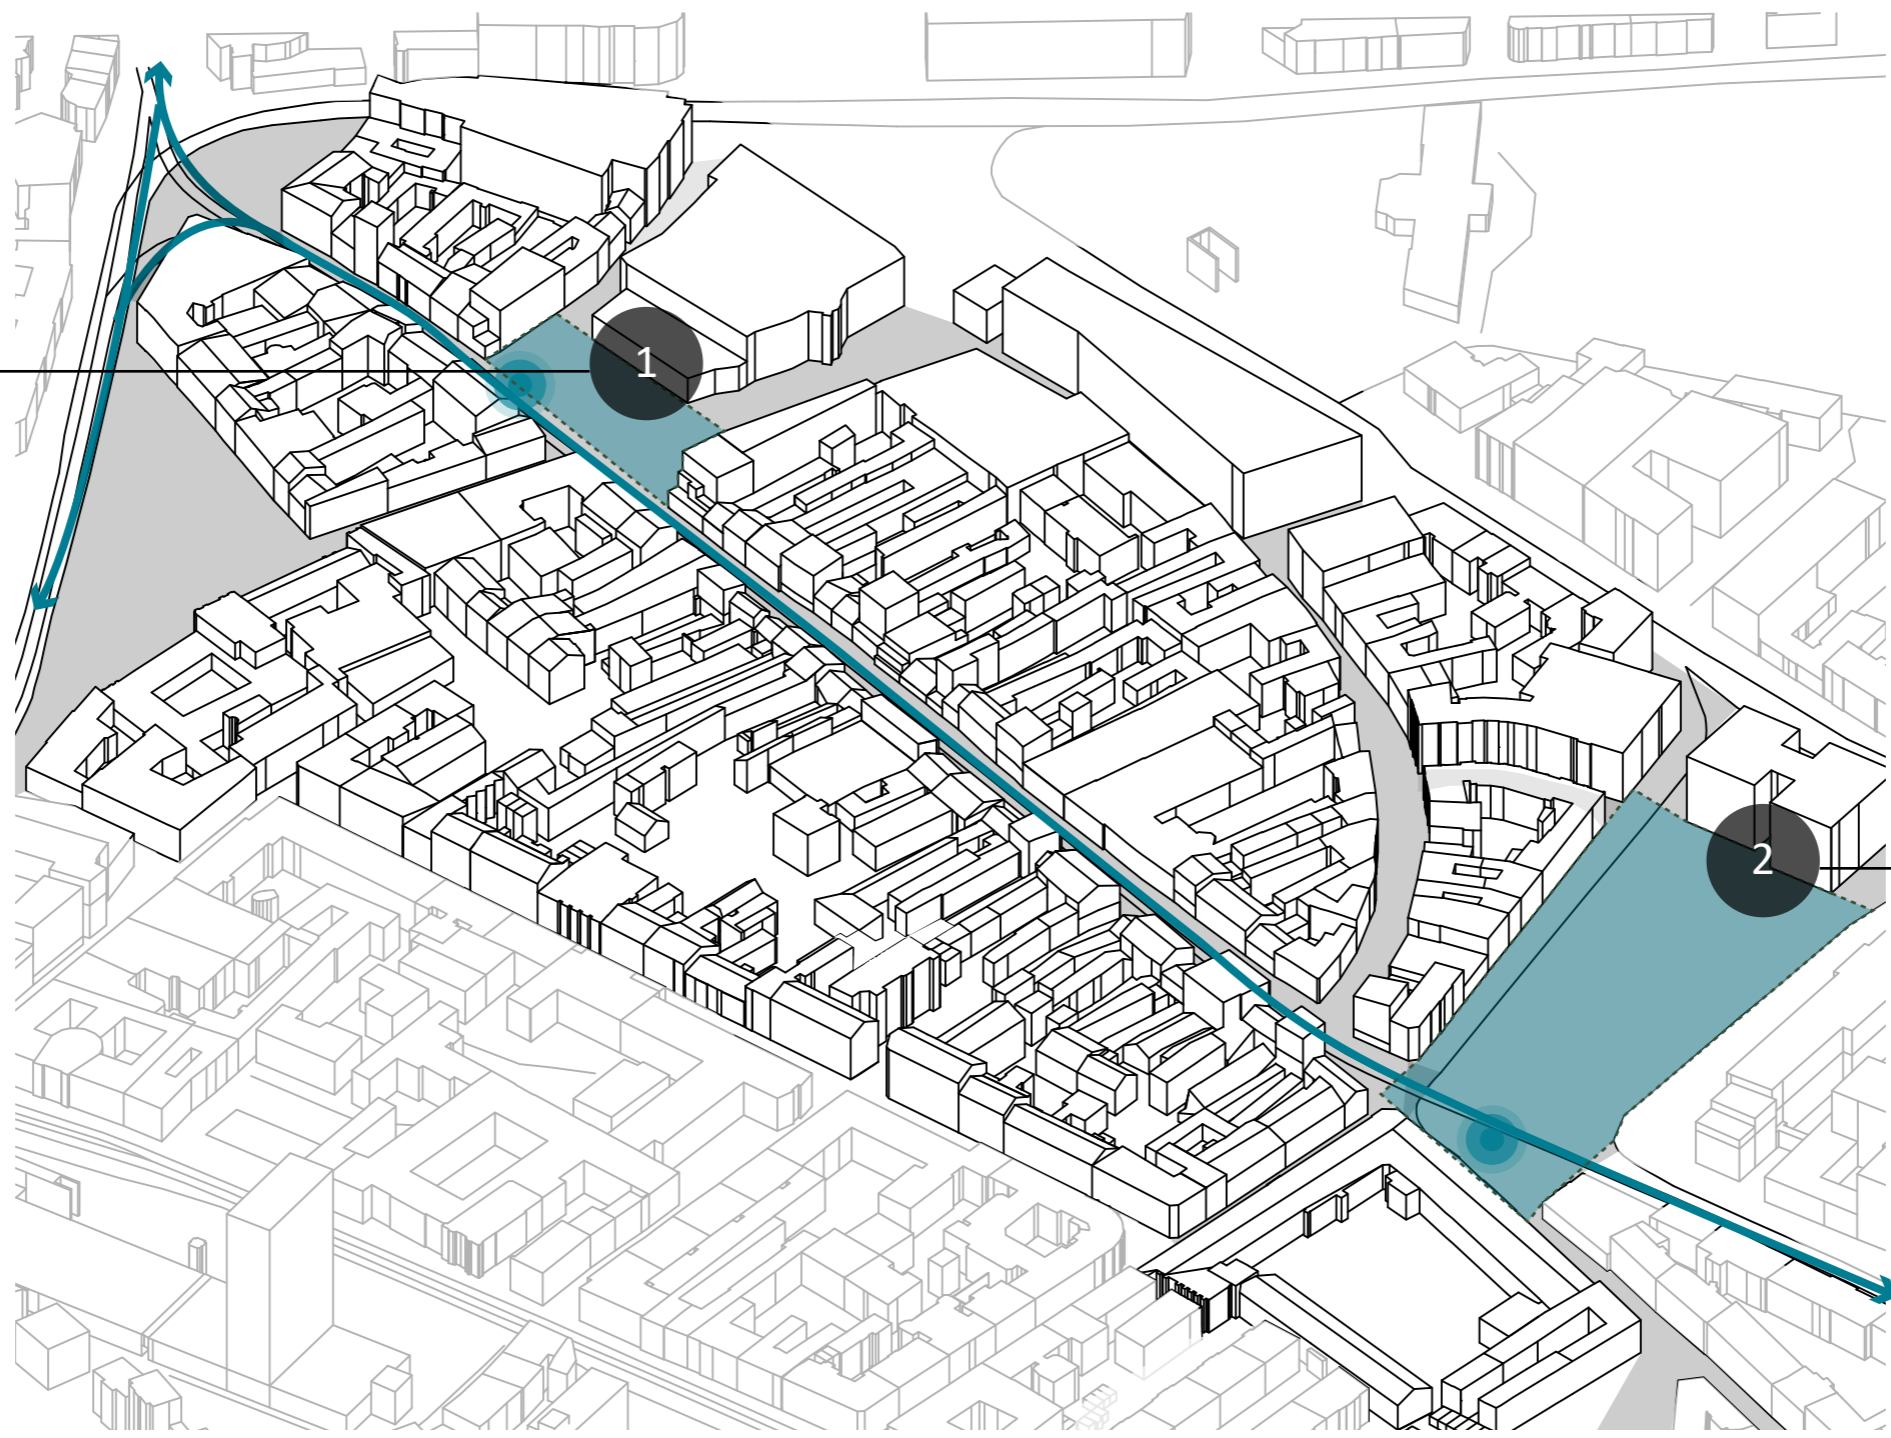

LOTS OF COLORS

NOT LINEAR STREET

UGLY FLOOR

LOTS OF ADVERTISEMENT

LOST SPACE

DRUNK PEOPLE

PEDESTRIAN AREA

THE ENTRANCES

A NEW SQUARE
CROWNE PLAZA HOTEL
- A strategic space
- A better composition

KOLLÁROVO NÁMESTIE
- A main square
- New car flow
- Underground parking lot
- Keep public transports

←→ KEEP THE TRAM
● NEW TRAM STOPS

PASSAGES AND SECRETS GARDENS

NEW BUILDINGS AND FRONT EXTENTION

CREATE A NEW BUILDING IN THE GAP

CREATE A REAL CORNER IN THE SAME DENSITY

- NEW BUILDING
- FACADE EXTENTION

HEIGHT EXTENTIONS

- FRONT EXTENTIONS
- HEIGHT EXTENTIONS

A DINAMIC STREET

IN THE STREET
- Accentuate the color

INSIDE BLOCKS
- Create a harmony

CROWNE PLAZA HOTEL SQUARE

Regular trees - Tram

- A space for the pedestrian flows
- Trees in a regular composition
- An organized space