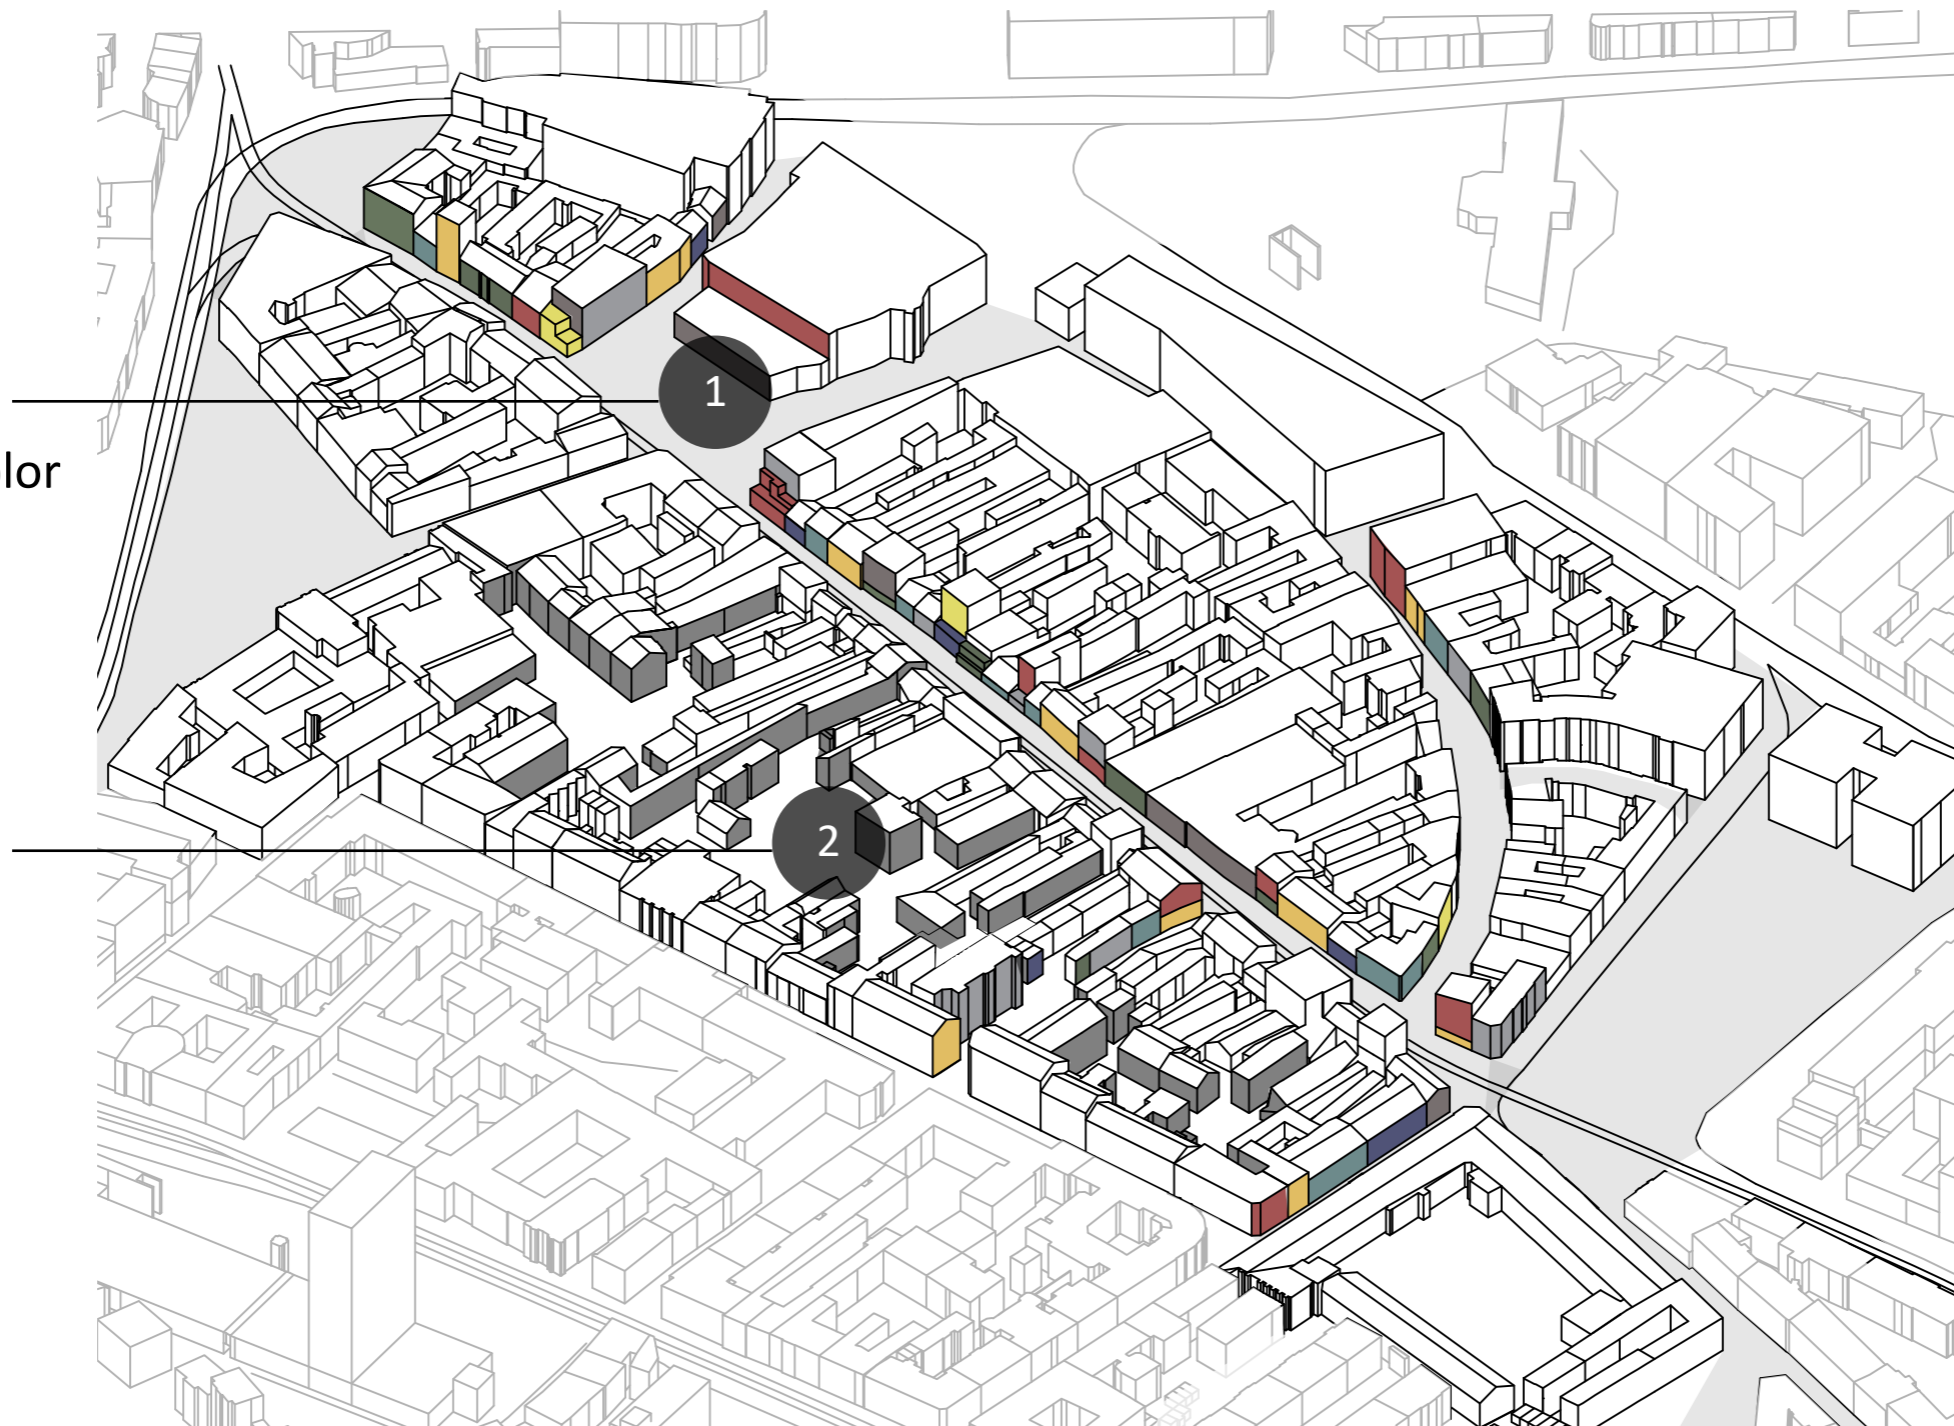

LOTS OF COLORS

NOT LINEAR STREET

UGLY FLOOR

LOTS OF ADVERTISEMENT

LOST SPACE

DRUNK PEOPLE

PEDESTRIAN AREA

THE ENTRANCES

A NEW SQUARE
CROWNE PLAZA HOTEL
- A strategic space
- A better composition

KOLLÁROVO NÁMESTIE
- A main square
- New car flow
- Underground parking lot
- Keep public transports

←→ KEEP THE TRAM
● NEW TRAM STOPS

PASSAGES AND SECRETS GARDENS

NEW BUILDINGS AND FRONT EXTENTION

CREATE A NEW BUILDING IN THE GAP

CREATE A REAL CORNER IN THE SAME DENSITY

- NEW BUILDING
- FACADE EXTENTION

HEIGHT EXTENTIONS

- FRONT EXTENTIONS
- HEIGHT EXTENTIONS

A DINAMIC STREET

IN THE STREET
- Accentuate the color

INSIDE BLOCKS
- Create a harmony

CROWNE PLAZA HOTEL SQUARE

Regular trees - Tram

- A space for the pedestrian flows
- Trees in a regular composition
- An organized space