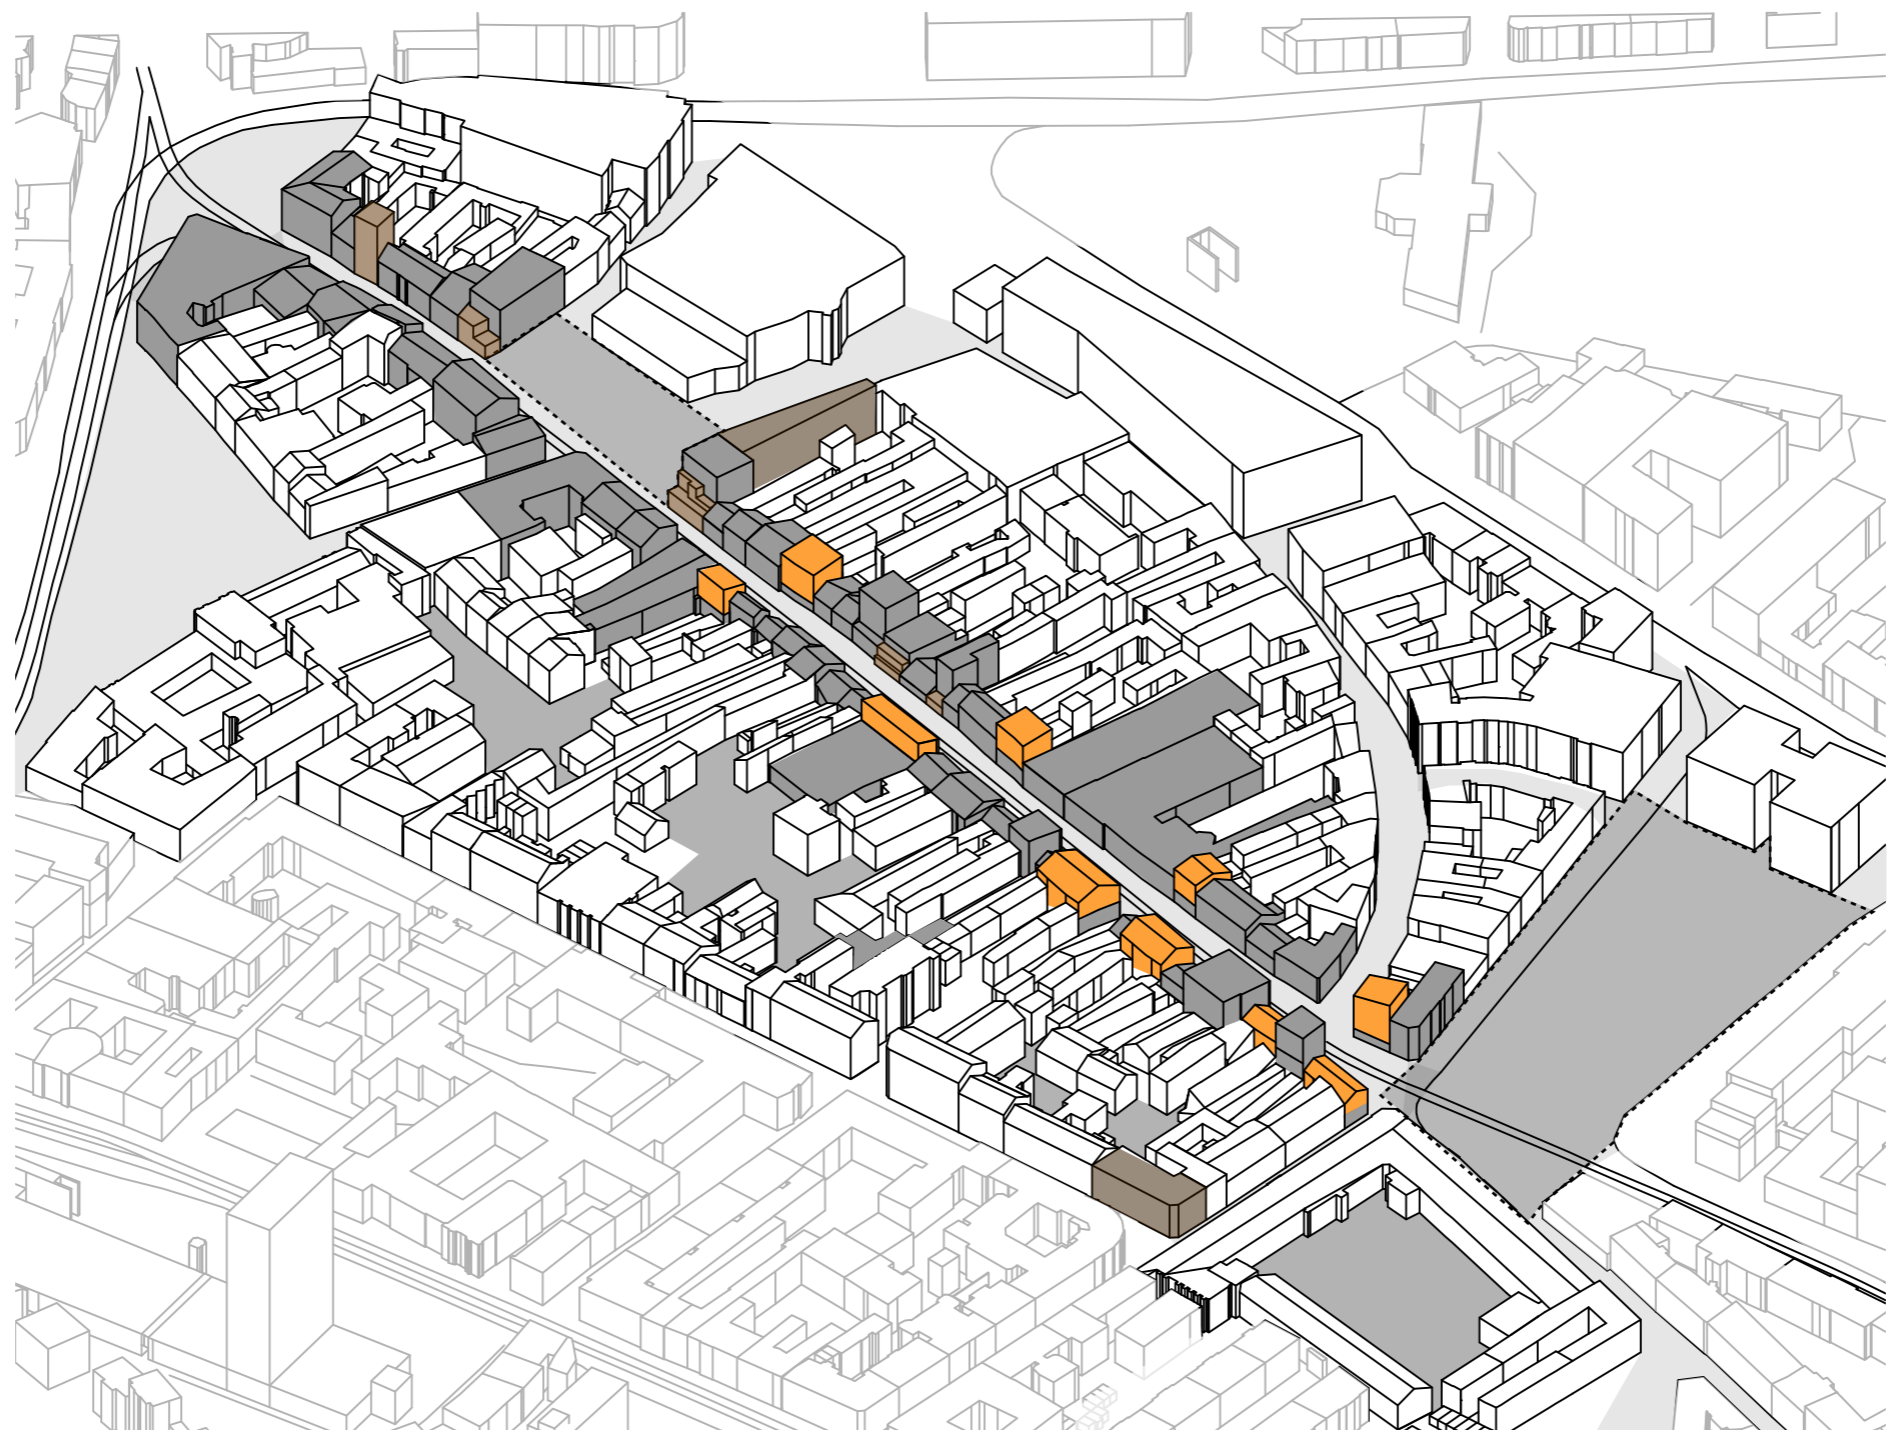

LOTS OF COLORS

NOT LINEAR STREET

UGLY FLOOR

LOTS OF ADVERTISEMENT

LOST SPACE

DRUNK PEOPLE

PEDESTRIAN AREA

THE ENTRANCES

A NEW SQUARE
CROWNE PLAZA HOTEL
- A strategic space
- A better composition

KOLLÁROVO NÁMESTIE
- A main square
- New car flow
- Underground parking lot
- Keep public transports

←→ KEEP THE TRAM
● NEW TRAM STOPS

PASSAGES AND SECRETS GARDENS

NEW BUILDINGS AND FRONT EXTENTION

CREATE A NEW BUILDING IN THE GAP

CREATE A REAL CORNER IN THE SAME DENSITY

- NEW BUILDING
- FACADE EXTENTION

HEIGHT EXTENTIONS

- FRONT EXTENTIONS
- HEIGHT EXTENTIONS

A DINAMIC STREET

IN THE STREET
- Accentuate the color

INSIDE BLOCKS
- Create a harmony

CROWNE PLAZA HOTEL SQUARE

Regular trees - Tram

- A space for the pedestrian flows
- Trees in a regular composition
- An organized space